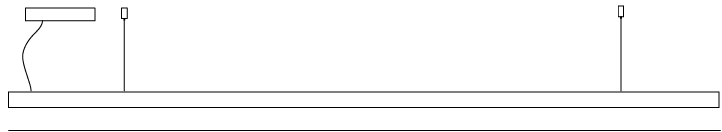

PROJECT
TYPE
SPECIFIER
QUANTITY
DATE

LED28 SUSPENSION

D71008-

base number   Color   Finish
Temperature   Options

1. To build a product code in our configurator select the specify button on the base model # product page
2. To build a manual product code on this datasheet choose from the options listed below in blue font and add the suffix to the base model #

GENERAL

Series: Woodlin
Subseries: LED28
Brand: Tunto
Division: Design
Mounting Type: Suspension
Mounting Location: Ceiling
Subcategory: Profile

PHYSICAL

Shape: Rectangle
Length (mm): 1000
Length (in): 39 ³/₈
Width (mm): 28
Width (in): 1 ¹/₈
Height (mm): 28
Height (in): 1 ¹/₈
Max. Overall Height (mm): 2028
Max. Overall Height (in): 79 ¹³/₁₆
Light Distribution: Direct
Diffuser: Opal
Fixture Finish: [WAL / ASH / OAK / BLK / WHI](#)
Fixture Material: Wood
Cable Details: 2000mm / 78 3/4"

ELECTRICAL

Lamp Type: LED
Input Wattage (W): 21
Total Output Wattage (W): 19
Dimming: Tri-Mode (Non-Dimming and Phase Dimming (120Vac only) and 0-10V Dimming)
Driver Included: Yes
Driver Location: Integrated
Driver Type: Constant Current - Universal
Driver Class: Class 2
Input Voltage (V): 120 - 277
Constant Current (MA): 700

LED

Color Temperature (°K): [2700 / 3000 / 4000](#)
Max. Delivered Lumen (lm): 1200
CRI: >93 CRI
Lamp Life (hrs): 50000

OPTICAL

RATINGS AND CERTIFICATIONS

Certified By: Certified for North American Standards
IP rating: IP20

1000mm 39 ³/₈"

28mm 1 ¹/₈"

Direct